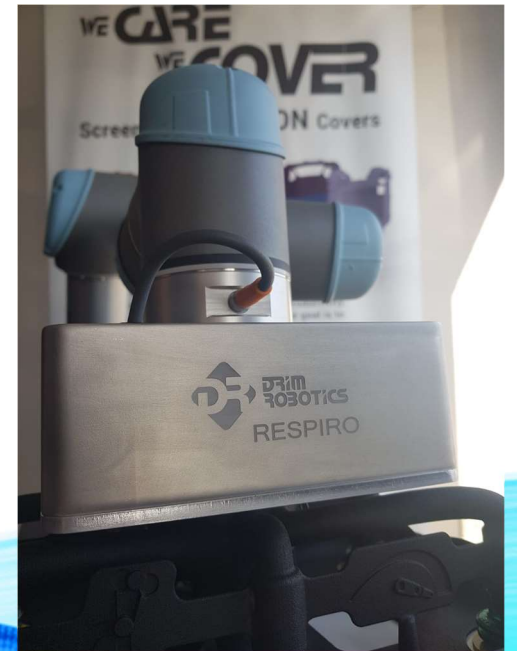

RESPIRO, EASY LIKE BREATHE